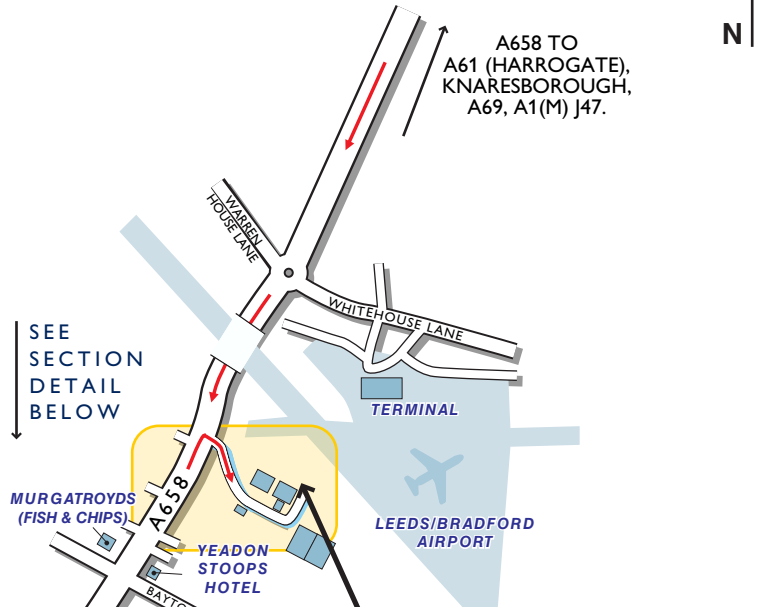

Infoserve Ltd, South Side Aviation Centre, Leeds Bradford Int'l Airport, Leeds LS19 7UG

T: +44 (0)870 556 1001 • F: +44 (0)870 556 1004

Public Transport

By Rail, Leeds Station.
Approximately 20 minutes taxi ride away.
For information on train operators and times
phone National Rail Enquiries on
0845 7484950 (UK only).

By Air, Leeds Bradford International Airport.
Approximately 2 minutes taxi ride away.

By Taxi.
SJK Taxi's contact +44 (0)113 250 1059.

Locator Map

SECTION DETAIL