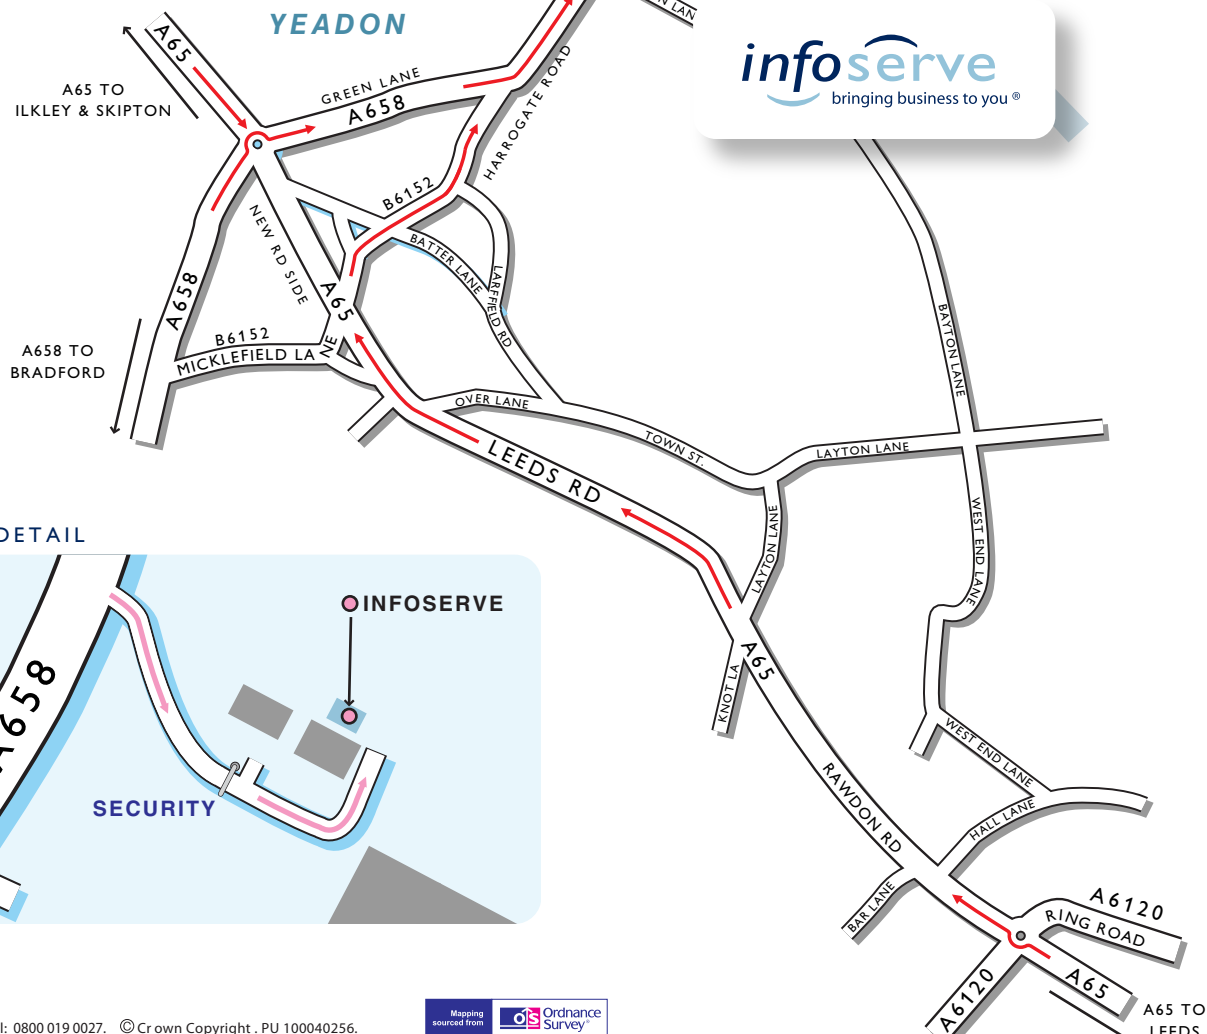

Infoserve Ltd, South Side Aviation Centre, Leeds Bradford Int'l Airport, Leeds LS19 7UG

T: +44 (0)870 556 1001 • F: +44 (0)870 556 1004

Public Transport

By Rail, Leeds Station.
Approximately 20 minutes taxi ride away.
For information on train operators and times
phone National Rail Enquiries on
0845 7484950 (UK only).

By Air, Leeds Bradford International Airport.
Approximately 2 minutes taxi ride away.

By Taxi.
SJK Taxi's contact +44 (0)113 250 1059.

Locator Map

SECTION DETAIL